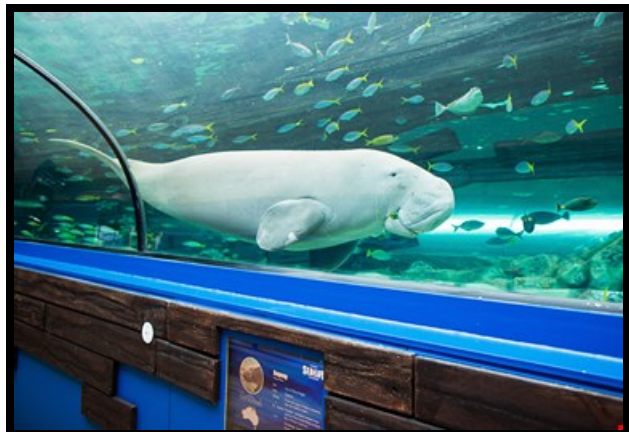

• OVERVIEW •

Sydney Attractions Combo Tickets - 4 Attractions

Sydney Attractions Combo Tickets

SEA LIFE Aquarium

Embark on a journey of amazing discovery through SEA LIFE Sydney Aquarium's extraordinary themed zones including the all-new Penguin Expedition, a world-first King and Gentoo penguin experience with a ride. Get face-to-fin with over 13,000 animals from 700 different species including majestic dugongs, jaw-some sharks and array of tropical fish!