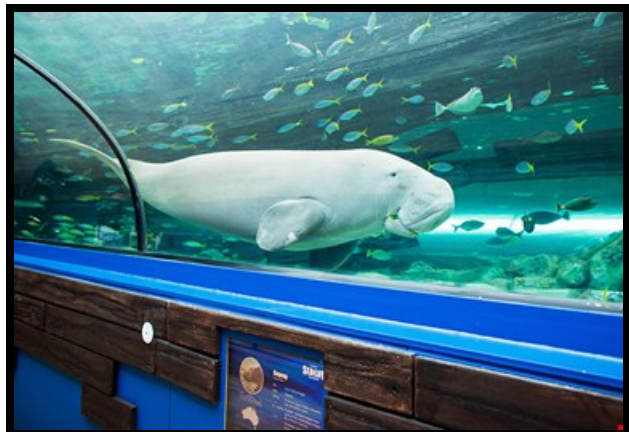

• **OVERVIEW** •

Sydney Attractions Combo Tickets - 4 Attractions

Sydney Attractions Combo Tickets

SEA LIFE Aquarium

Embark on a journey of amazing discovery through SEA LIFE Sydney Aquarium's extraordinary themed zones including the all-new Penguin Expedition, a world-first King and Gentoo penguin experience with a ride. Get face-to-fin with over 13,000 animals from 700 different species including majestic dugongs, jaw-some sharks and array of tropical fish!