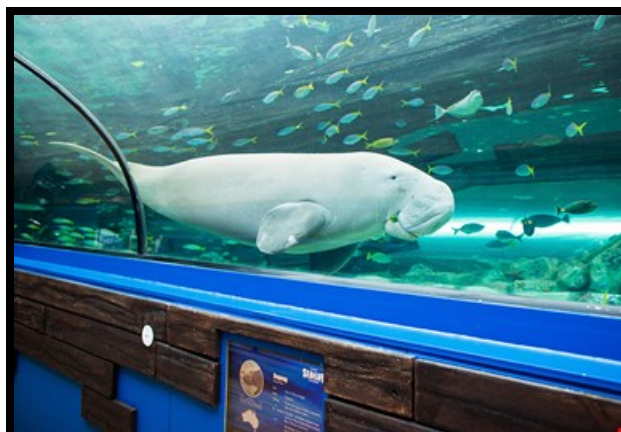

• **OVERVIEW** •

Sydney Attractions Combo Tickets - 4 Attractions

Sydney Attractions Combo Tickets

SEA LIFE Aquarium

Embark on a journey of amazing discovery through SEA LIFE Sydney Aquarium's extraordinary themed zones including the all-new Penguin Expedition, a world-first King and Gentoo penguin experience with a ride. Get face-to-fin with over 13,000 animals from 700 different species including majestic dugongs, jaw-some sharks and array of tropical fish!