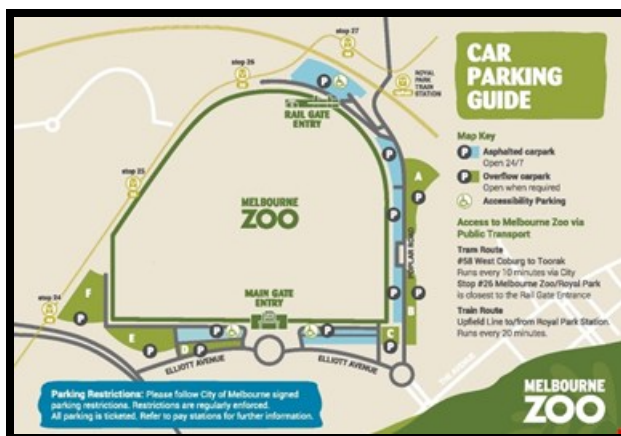

wheelchairs and prams.

- No food or drink can be taken into experiences.
- More details of the terms and conditions of visit will be found - <https://www.zoo.org.au/terms-and-conditions/#encounter-terms-and-conditions>

*****
For the latest updates, please hop on - <https://www.zoo.org.au/update-2/>

• OVERVIEW •

Zoos Victoria: Melbourne Zoo - Australian Wildlife Tour

Australian Wildlife Tour (early morning access) - in this exclusive experience you will have morning access to Melbourne Zoo before it opens to the public!

Melbourne Zoo - Australian Wildlife Tour

During the guided tour you learn more about the native wildlife. Meet koalas, see kangaroos, head underground into the wombat's burrow, and watch native birds soar on this amazing tour. It's worth the early wake up.

Please note: Melbourne Zoo entry ticket is not included. Be sure to also book your entry tickets for the same date as your encounter.

• POLICY •

Cancellation Policy

- If you cancel at least 7 day(s) in advance of the scheduled departure, there is no cancellation fee.
- If you cancel between 0 and 6 day(s) in advance of the scheduled departure, there is a 100 percent cancellation fee.
- If no show, no refund.