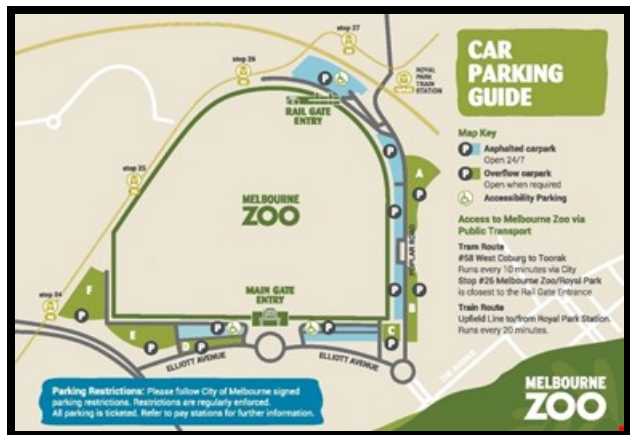

wheelchairs and prams.

- No food or drink can be taken into experiences.
- More details of the terms and conditions of visit will be found - <https://www.zoo.org.au/terms-and-conditions/#encounter-terms-and-conditions>

*****
For the latest updates, please hop on - <https://www.zoo.org.au/update-2/>

• OVERVIEW •

Zoos Victoria: Melbourne Zoo - Australian Wildlife Tour

Australian Wildlife Tour (early morning access) - in this exclusive experience you will have morning access to Melbourne Zoo before it opens to the public!

Melbourne Zoo - Australian Wildlife Tour

During the guided tour you learn more about the native wildlife. Meet koalas, see kangaroos, head underground into the wombat's burrow, and watch native birds soar on this amazing tour. It's worth the early wake up.

Please note: Melbourne Zoo entry ticket is not included. Be sure to also book your entry tickets for the same date as your encounter.

• POLICY •

Cancellation Policy

- If you cancel at least 7 day(s) in advance of the scheduled departure, there is no cancellation fee.
- If you cancel between 0 and 6 day(s) in advance of the scheduled departure, there is a 100 percent cancellation fee.
- If no show, no refund.